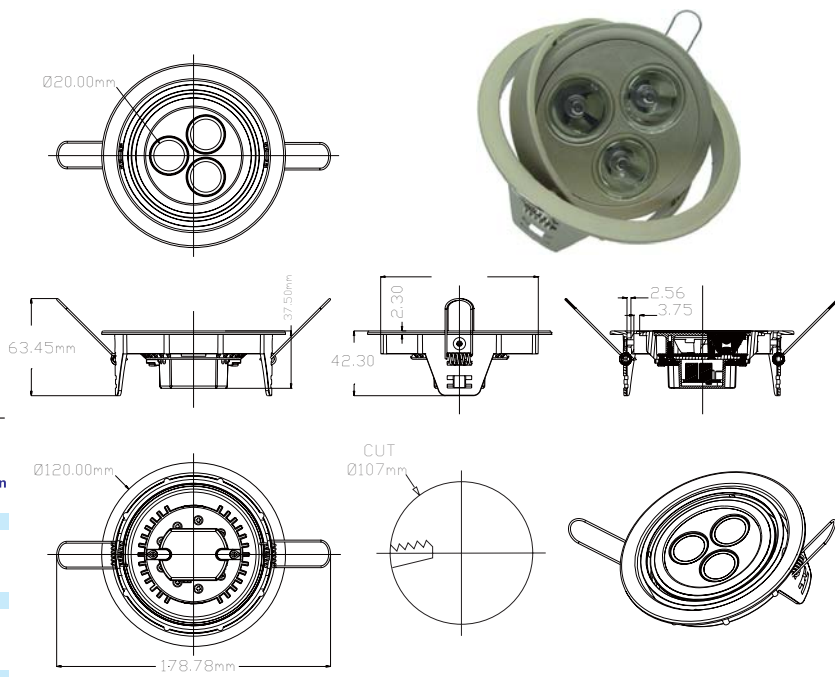

Weight : 350g
 Dimension : Φ120x40mm & Φ120x50mm
 Application :

Indoor and Outdoor Commercial and Residential Architectural lighting
 Technical Information

Cap Base :Square Gimbal Down Linght Module

LED Constant Current : 350mA
 Watt(W):3x1W
 Volt(V) :90~240Vac & 12V (AC or DC)
 Line Frequency (Hz) : 50/60Hz
 Correlated Color Temperature(CCT):4500K~8000K [White]
 Correlated Color Temperature(CCT):3000K~3800K [WarmWhite]
 LED color:White,WarmWhite,R,G,B,Amber.....
 Illuminance :20mm Spot 1496cd Flood 276cd Lux/1m
 Housing Color:Black,White,Dark Silver,Champagne.....
 LENS Material :PMMA
 Operation Temperature : 85°C
 Environment Temperature : Under 50°C

We use LUXEON LED

LED Driver 350mA Constant Current

H-TYPE:AC to DC , Constant Current Power Supply 8.4 Watts
L-TYPE:DC to DC , Constant Current Power Supply 21.5Watts

Specifications :

H-TYPE:Input Range : 90~263Vac, 47Hz~63Hz
Input Current:0.2A MAX,AT 115Vac &230Vac,FULL LOAD
DC Output Range : MIN-3Vdc MAX-11Vdc (350mA)
L-TYPE: Input Range : 10~15Vac,12~40Vdc
DC Output Range : MIN-2Vdc MAX-21.5Vdc (350mA)

Efficiency : 85% Typical
Output Current Regulation : ±5%
Protection : SCP - Auto Recovery
Operation Temp. : -20°C ~ +70°C
Storage Temp. : -40°C ~ +85°C
EMI Stantards: FCC 47 CFR PART 15 Class B

LED Color	LUXEON Emitter	Minimum Luminous Flux(lm) or Radiometric Power(mW)	Typical Luminous Flux(lm) or Radiometric Power(mW)	Radiation Pattern
White	LXHL-BW02	30.6	45	
Warm White	LXHL-BW03	13.9	20	
Green	LXHL-BM01	30.6	53	
Cyan	LXHL-BE01	30.6	45	
Blue	LXHL-BB01	8.2	16	
Royal blue	LXHL-BR02	145mW	220mW	Batwing
Red	LXHL-BD01	13.9	27	
Red	LXHL-BD03	30.6	42	
Red-Orange	LXHL-BH03	39.8	55	
Amber	LXHL-BL01	10.7	25	
Amber	LXHL-BL03	23.5	42	