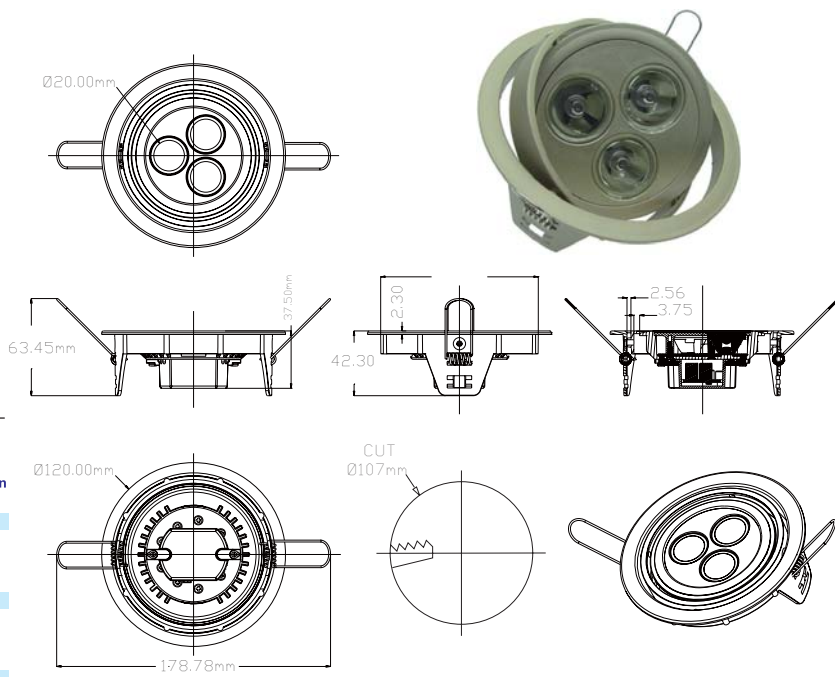

LED Color	LUXEON Emitter	Minimum Luminous	Typical Luminous	Radiation Pattern
		Flux(lm) or Radiometric Power(mW)	Flux(lm) or Radiometric Power(mW)	
White	LXHL-BW02	30.6	45	Batwing
Warm White	LXHL-BW03	13.9	20	
Green	LXHL-BM01	30.6	53	
Cyan	LXHL-BE01	30.6	45	
Blue	LXHL-BB01	8.2	16	
Royal blue	LXHL-BR02	145mW	220mW	
Red	LXHL-BD01	13.9	27	
Red	LXHL-BD03	30.6	42	
Red-Orange	LXHL-BH03	39.8	55	
Amber	LXHL-BL01	10.7	25	
Amber	LXHL-BL03	23.5	42