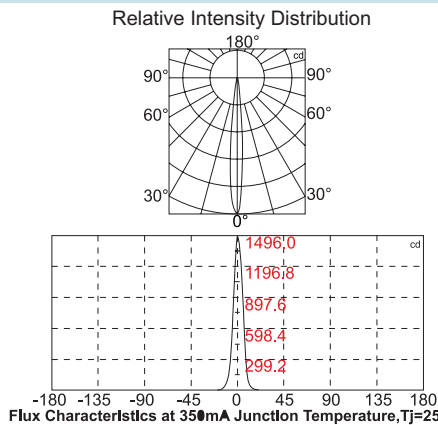

Weight : 350g
 Dimension : Φ120x40mm & Φ120x50mm
 Application :

Indoor and Outdoor Commercial and Residential Architectural lighting
 Technical Information

Cap Base :Square Gimbal Down Linght Module

LED Constant Current : 350mA
 Watt(W):3x1W
 Volt(V) :90~240Vac & 12V (AC or DC)
 Line Frequency (Hz) : 50/60Hz
 Correlated Color Temperature(CCT):4500K~8000K [White]
 Correlated Color Temperature(CCT):3000K~3800K [WarmWhite]
 LED color:White,WarmWhite,R,G,B,Amber.....
 Illuminance :20mm Spot 1496cd Flood 276cd Lux/1m
 Housing Color:Black,White,Dark Silver,Champagne.....
 LENS Material :PMMA
 Operation Temperature : 85°C
 Environment Temperature : Under 50°C

Efficiency : 85% Typical
Output Current Regulation : ±5%
Protection : SCP - Auto Recovery
Operation Temp. : -20°C ~ +70°C
Storage Temp. : -40°C ~ +85°C
EMI Stantards: FCC 47 CFR PART 15 Class B

LED Color	LUXEON Emitter	Minimum Luminous Flux(lm) or Radiometric Power(mW)	Typical Luminous Flux(lm) or Radiometric Power(mW)	Radiation Pattern
White	LXHL-BW02	30.6	45	
Warm White	LXHL-BW03	13.9	20	
Green	LXHL-BM01	30.6	53	
Cyan	LXHL-BE01	30.6	45	
Blue	LXHL-BB01	8.2	16	
Royal blue	LXHL-BR02	145mW	220mW	Batwing
Red	LXHL-BD01	13.9	27	
Red	LXHL-BD03	30.6	42	
Red-Orange	LXHL-BH03	39.8	55	
Amber	LXHL-BL01	10.7	25	
Amber	LXHL-BL03	23.5	42	