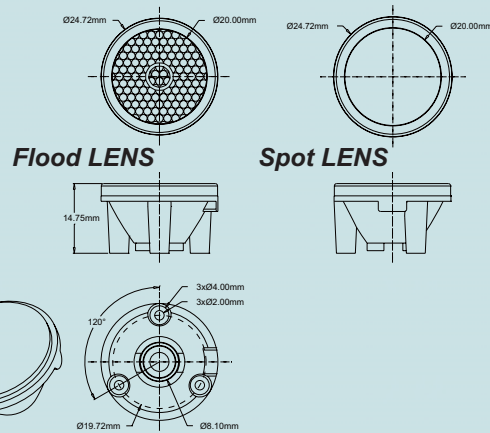

LED Color	LUXEON Emitter	Minimum Luminous	Typical Luminous	Radiation Pattern
		Flux(lm) or Radiometric Power(mW)	Flux(lm) or Radiometric Power(mW)	
White	LXHL-BW02	30.6	45	Batwing
Warm White	LXHL-BW03	13.9	20	
Green	LXHL-BM01	30.6	53	
Cyan	LXHL-BE01	30.6	45	
Blue	LXHL-BB01	8.2	16	
Royal blue	LXHL-BR02	145mW	220mW	
Red	LXHL-BD01	13.9	27	
Red	LXHL-BD03	30.6	42	
Red-Orange	LXHL-BH03	39.8	55	
Amber	LXHL-BL01	10.7	25	
Amber	LXHL-BL03	23.5	42