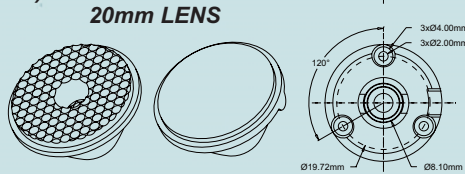

LED Color	LUXEON Emitter	Minimum Luminous Flux(lm) or Radiometric Power(mW)	Typical Luminous Flux(lm) or Radiometric Power(mW)	Radiation Pattern
White	LXHL-BW02	30.6	45	
Warm White	LXHL-BW03	13.9	20	
Green	LXHL-BM01	30.6	53	
Cyan	LXHL-BE01	30.6	45	
Blue	LXHL-BB01	8.2	16	
Royal blue	LXHL-BR02	145mW	220mW	Batwing
Red	LXHL-BD01	13.9	27	
Red	LXHL-BD03	30.6	42	
Red-Orange	LXHL-BH03	39.8	55	
Amber	LXHL-BL01	10.7	25	
Amber	LXHL-BL03	23.5	42