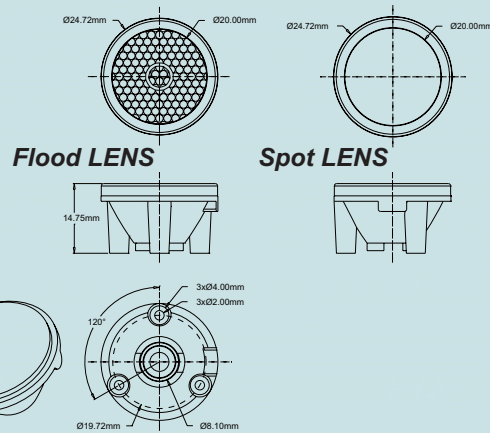

Weight : 350g
 Dimension : Φ120x40mm & Φ120x50mm
 Application :

Indoor and Outdoor Commercial and Residential Architectural lighting
 Technical Information

Cap Base :Square Gimbal Down Linght Module

LED Constant Current : 350mA
 Watt(W):3x1W
 Volt(V) :90~240Vac & 12V (AC or DC)
 Line Frequency (Hz) : 50/60Hz
 Correlated Color Temperature(CCT):4500K~8000K [White]
 Correlated Color Temperature(CCT):3000K~3800K [WarmWhite]
 LED color:White,WarmWhite,R,G,B,Amber.....
 Illuminance :20mm Spot 1496cd Flood 276cd Lux/1m
 Housing Color:Black,White,Dark Silver,Champagne.....
 LENS Material :PMMA
 Operation Temperature : 85°C
 Environment Temperature : Under 50°C

Efficiency : 85% Typical
Output Current Regulation : ±5%
Protection : SCP - Auto Recovery
Operation Temp. : -20°C ~ +70°C
Storage Temp. : -40°C ~ +85°C
EMI Stantards: FCC 47 CFR PART 15 Class B

LED Color	LUXEON Emitter	Minimum Luminous Flux(lm) or Radiometric Power(mW)	Typical Luminous Flux(lm) or Radiometric Power(mW)	Radiation Pattern
White	LXHL-BW02	30.6	45	
Warm White	LXHL-BW03	13.9	20	
Green	LXHL-BM01	30.6	53	
Cyan	LXHL-BE01	30.6	45	
Blue	LXHL-BB01	8.2	16	
Royal blue	LXHL-BR02	145mW	220mW	Batwing
Red	LXHL-BD01	13.9	27	
Red	LXHL-BD03	30.6	42	
Red-Orange	LXHL-BH03	39.8	55	
Amber	LXHL-BL01	10.7	25	
Amber	LXHL-BL03	23.5	42	