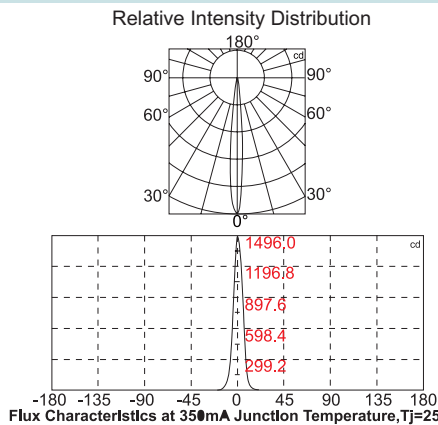

LED Color	LUXEON Emitter	Minimum Luminous	Typical Luminous	Radiation Pattern
		Flux(lm) or Radiometric Power(mW)	Flux(lm) or Radiometric Power(mW)	
White	LXHL-BW02	30.6	45	Batwing
Warm White	LXHL-BW03	13.9	20	
Green	LXHL-BM01	30.6	53	
Cyan	LXHL-BE01	30.6	45	
Blue	LXHL-BB01	8.2	16	
Royal blue	LXHL-BR02	145mW	220mW	
Red	LXHL-BD01	13.9	27	
Red	LXHL-BD03	30.6	42	
Red-Orange	LXHL-BH03	39.8	55	
Amber	LXHL-BL01	10.7	25	
Amber	LXHL-BL03	23.5	42